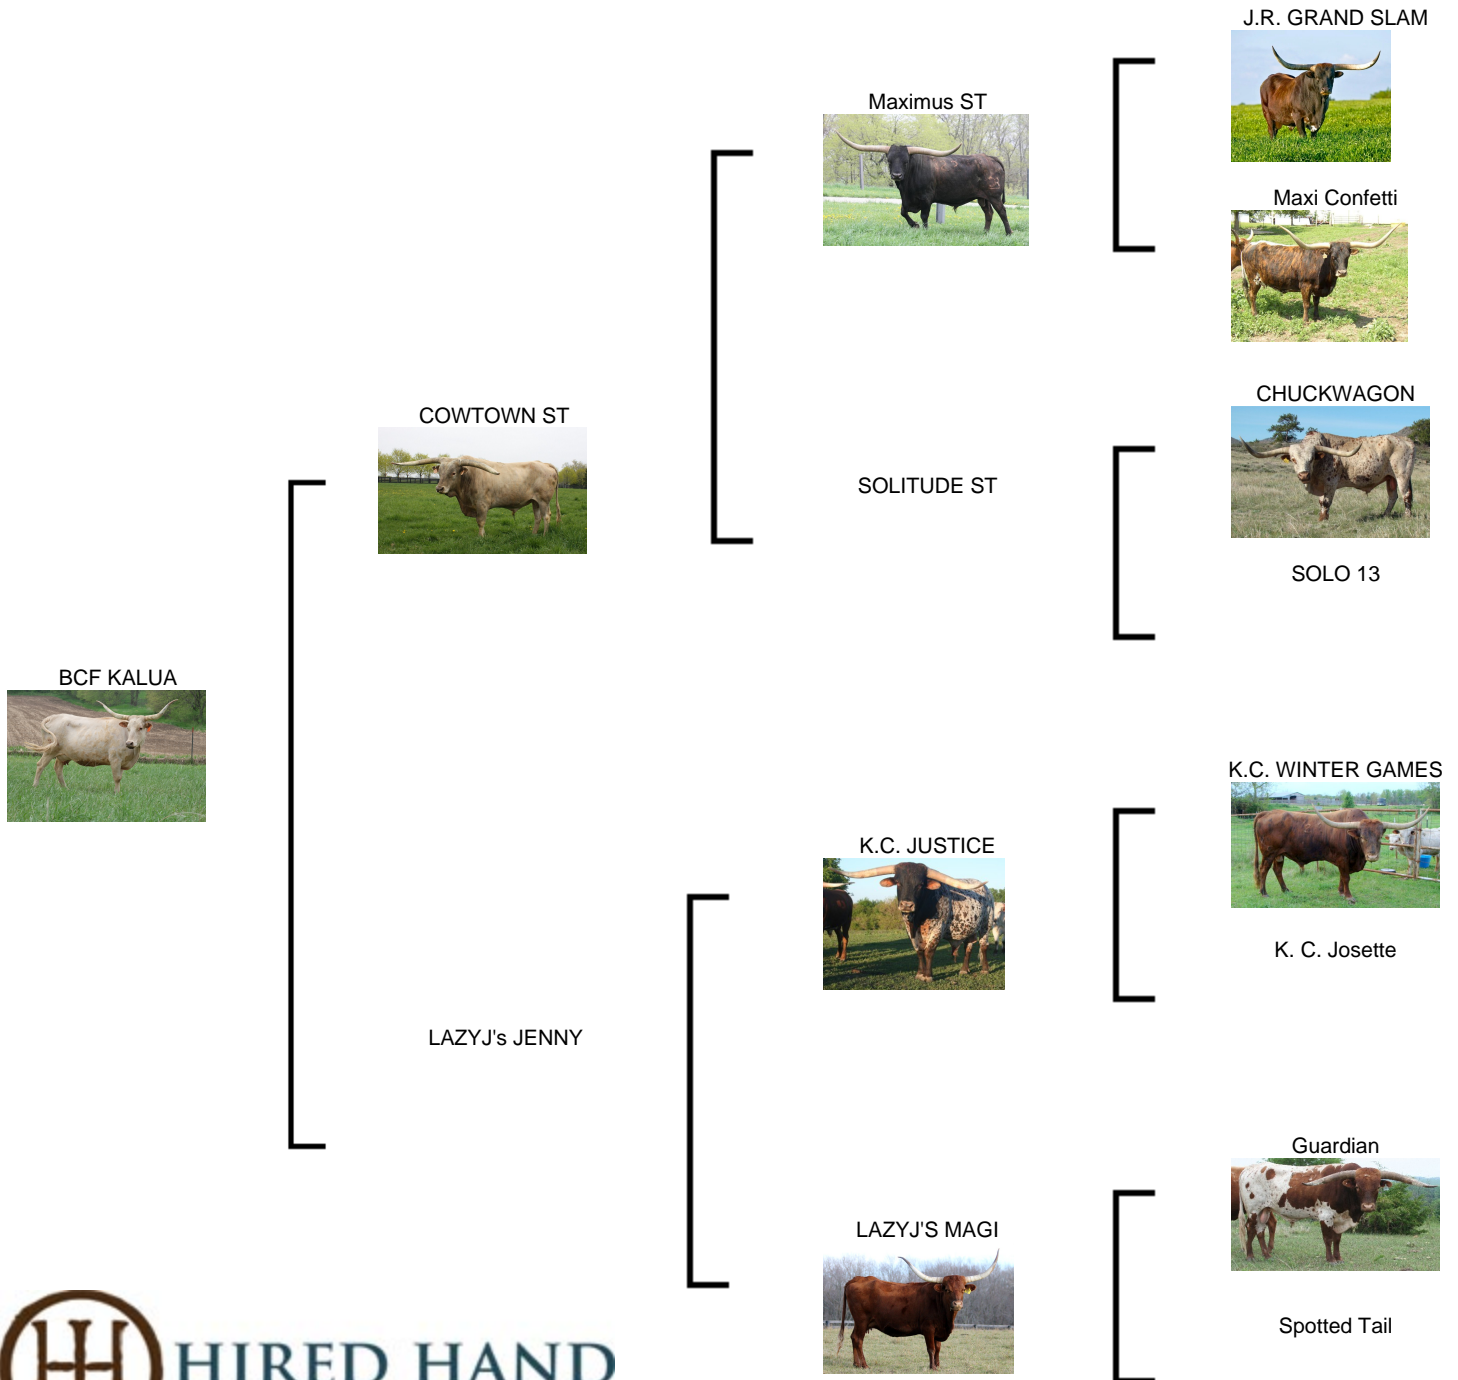

CRUZ MINI LONGHORNS

BCF KALUA

Date of Birth: 06/08/2011
Registration 1: CIM274869
Breeder: JOSEPH SEDLACEK
Owner: BARBARA & DAVID SIPHERD

Courtesy of Cruz Mini Longhorns

<http://www.hiredhandsoftware.com>